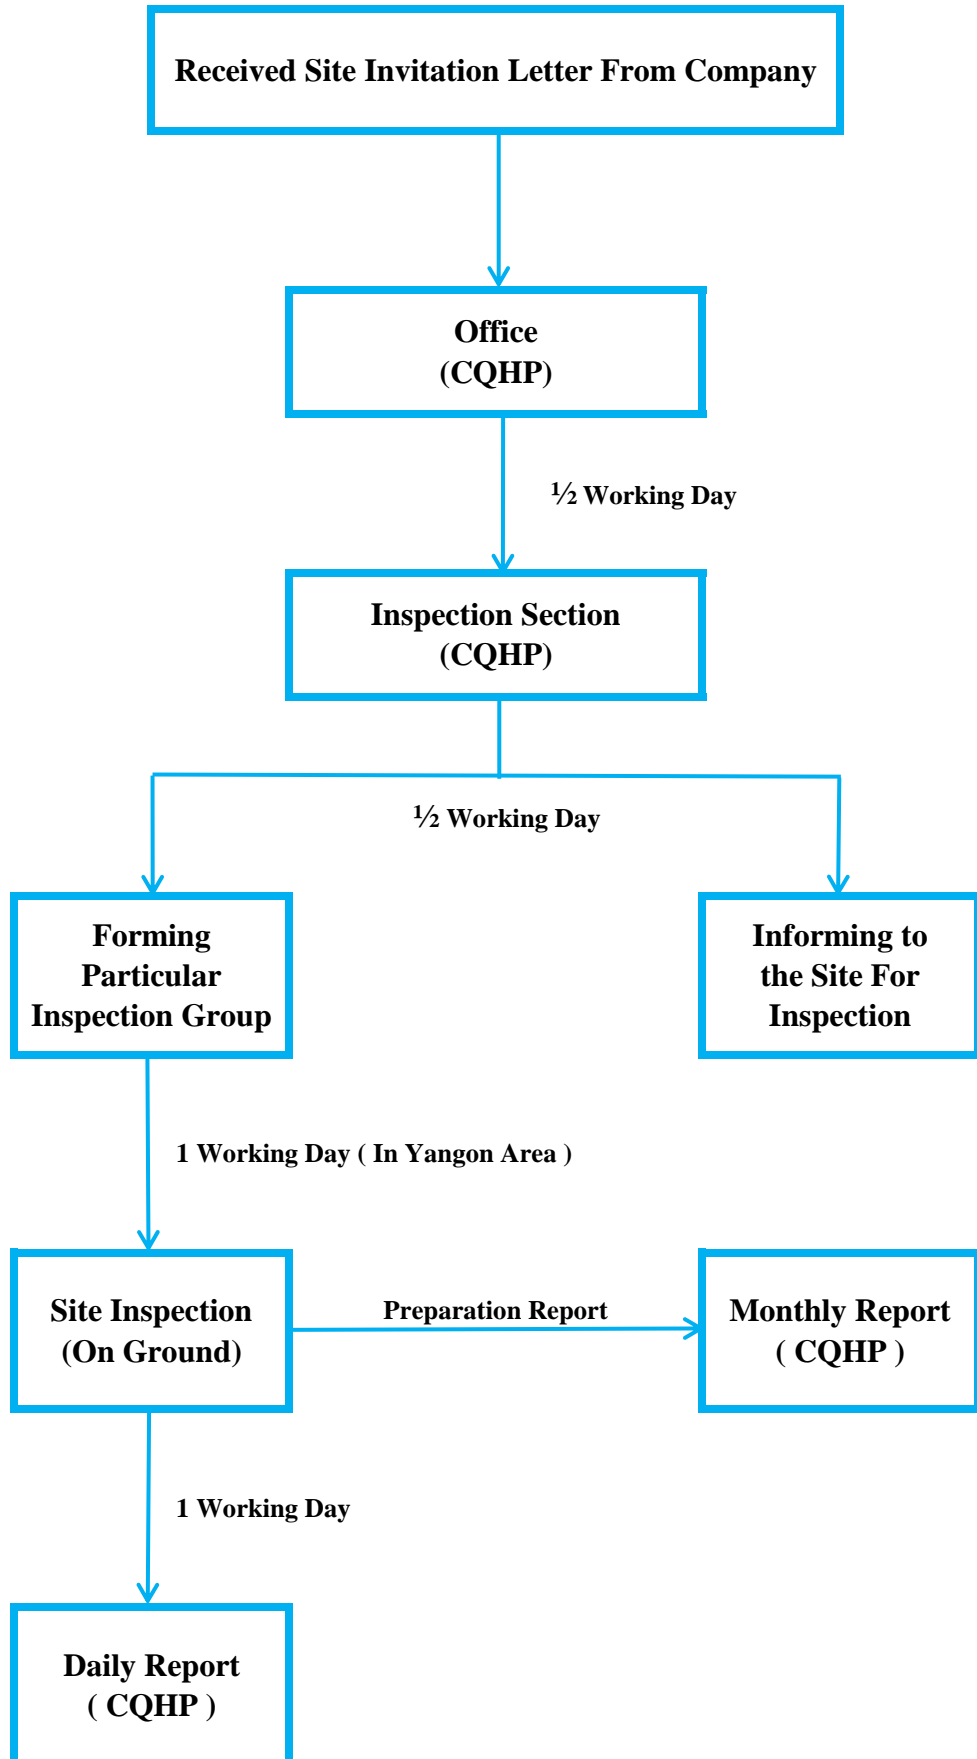

**Flow Chat of Inspection Section**

**\*Total 3 Working Days For One Site Visit.**