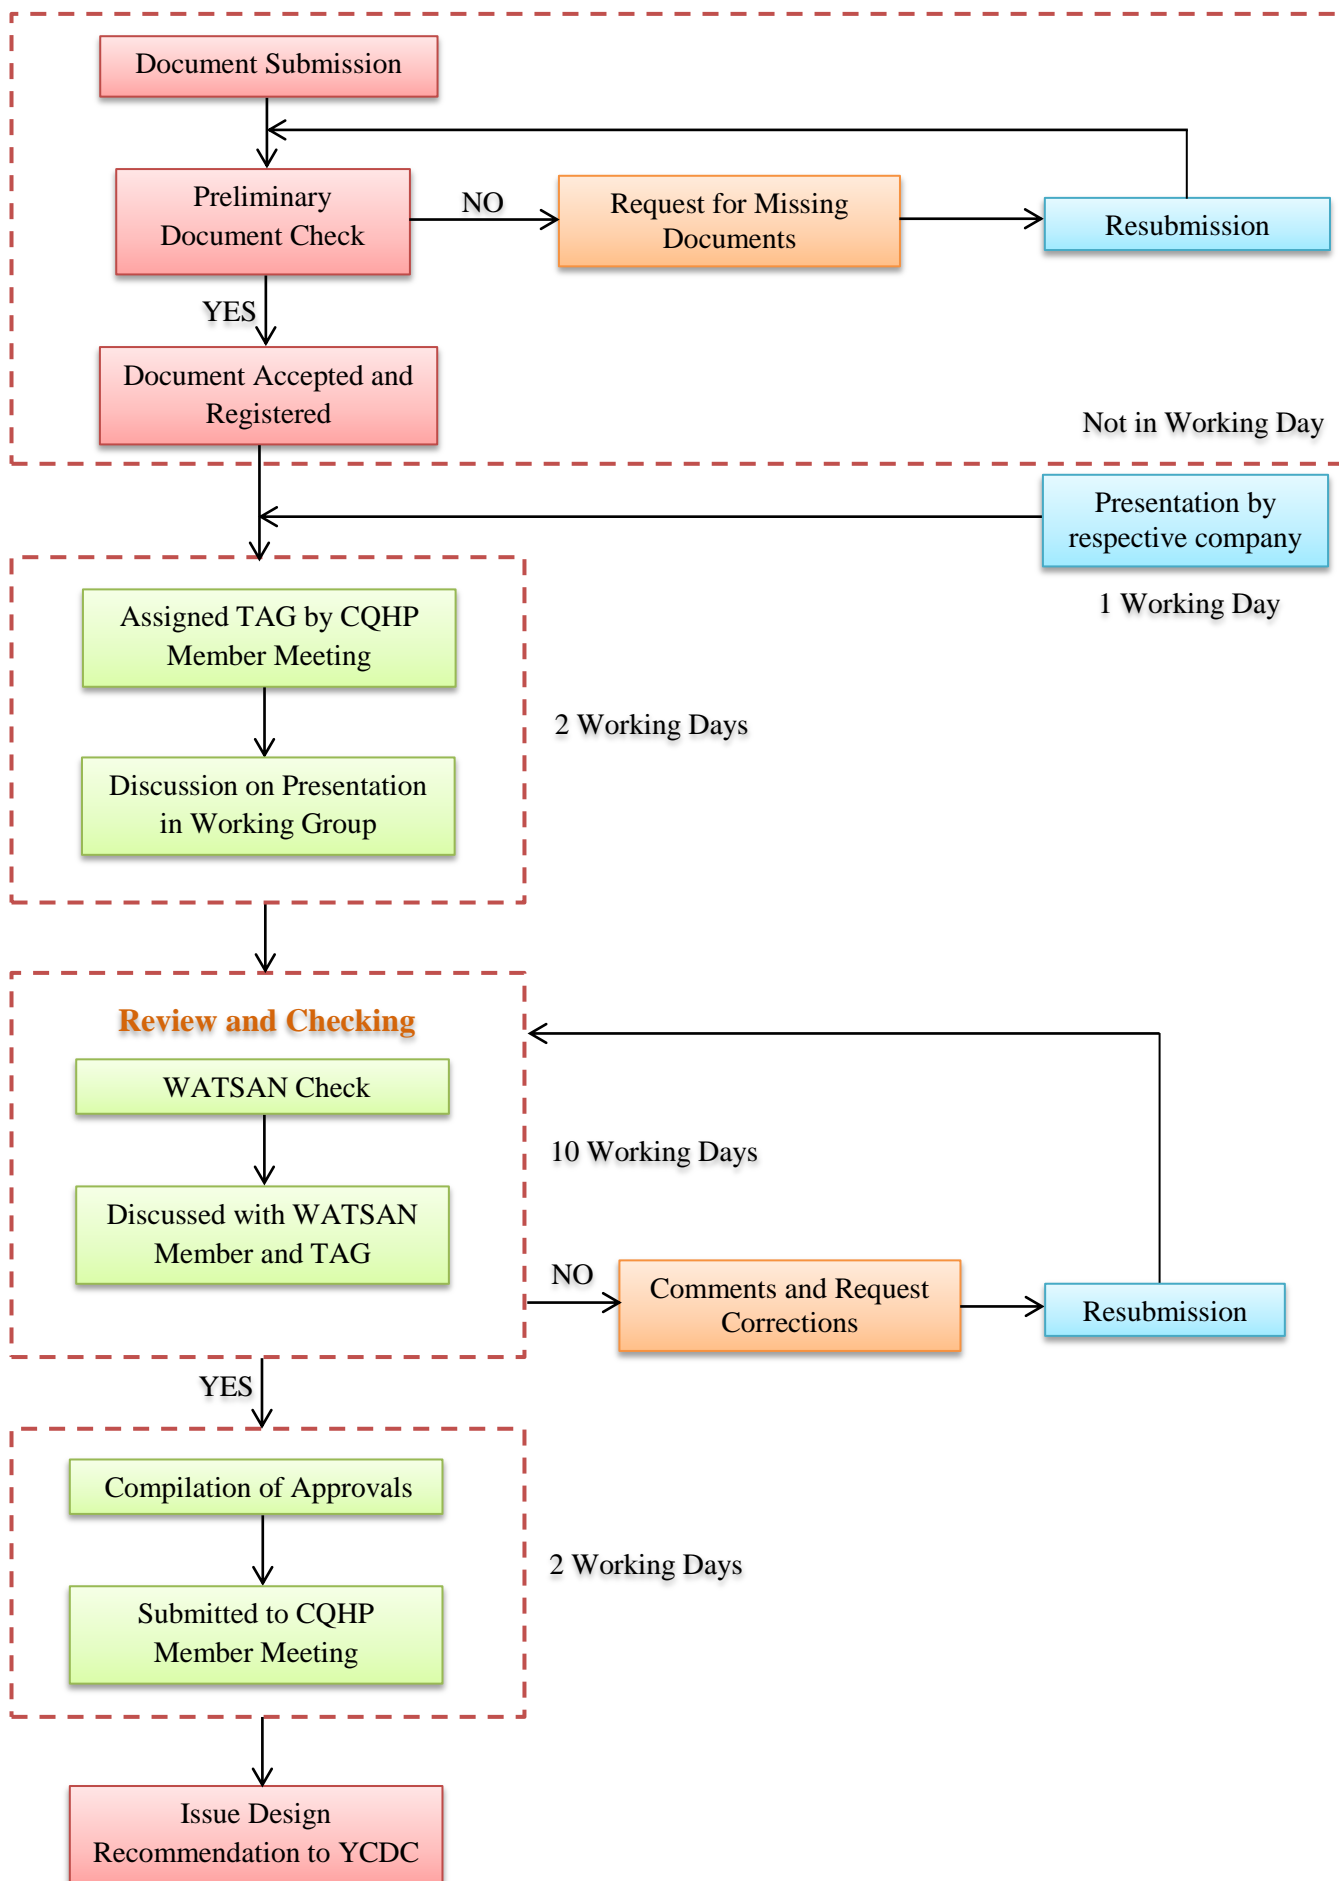

FLOW CHART OF PROCEDURE ON ASSESSMENT FOR WATSAN DISCIPLINE

Total 15 Working Days